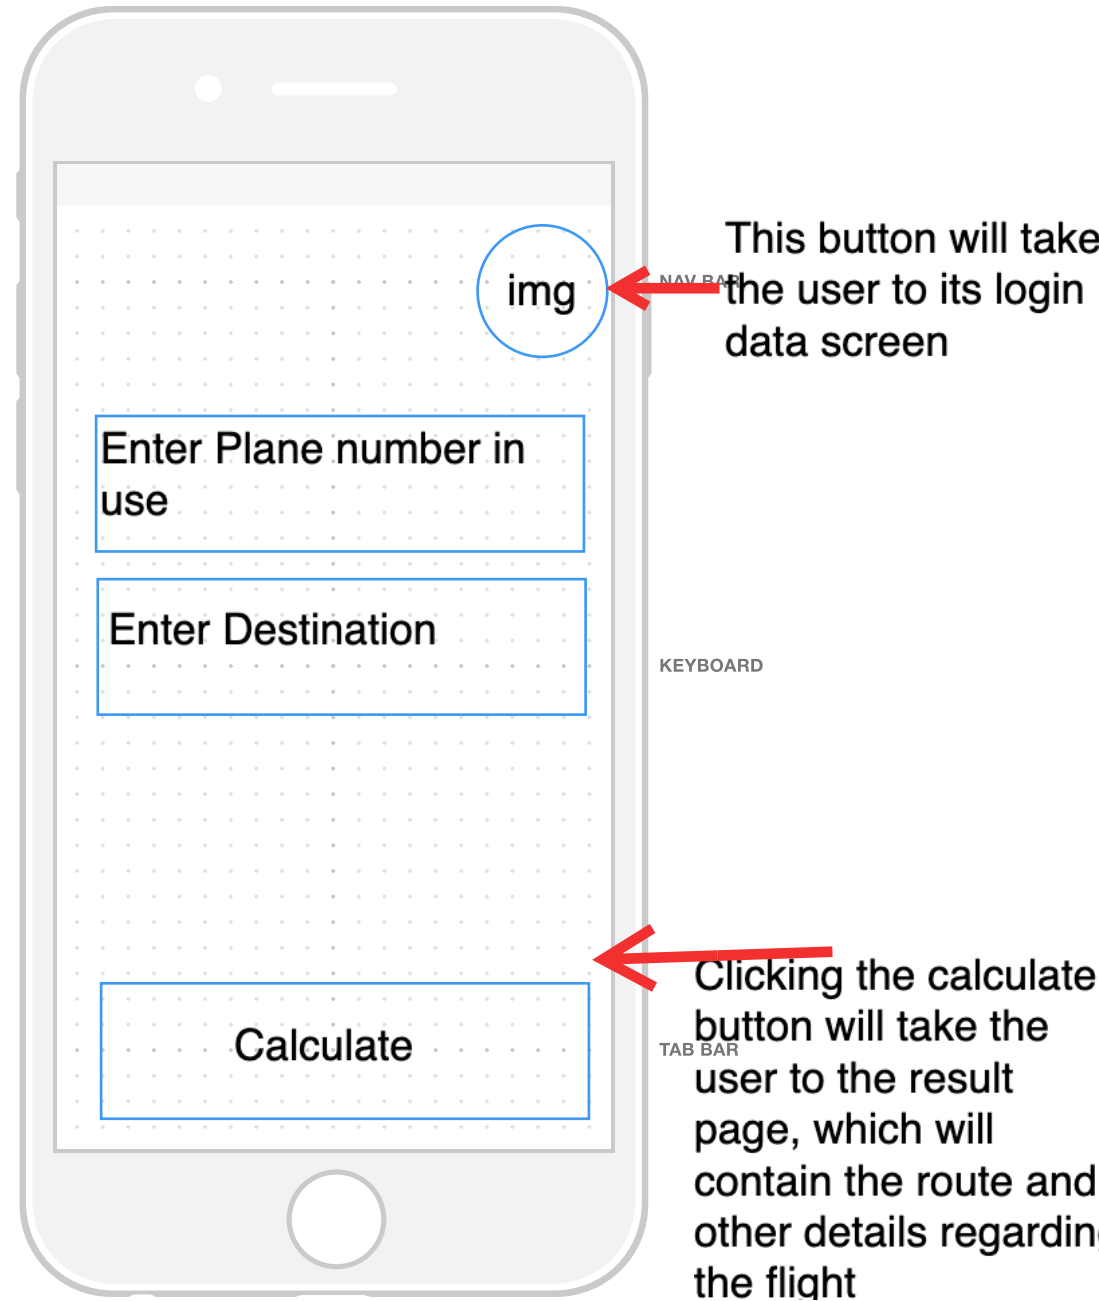

# Login Page

iPhone 5, 5c, 5s 640x1136

iPhone 6 750x1334

iPhone 6 Plus 1242x2208 must be downsampled (resized) to lower pixel resolution (1080x1920)

Template by Oleg Sukhorukov  imsukhorukov