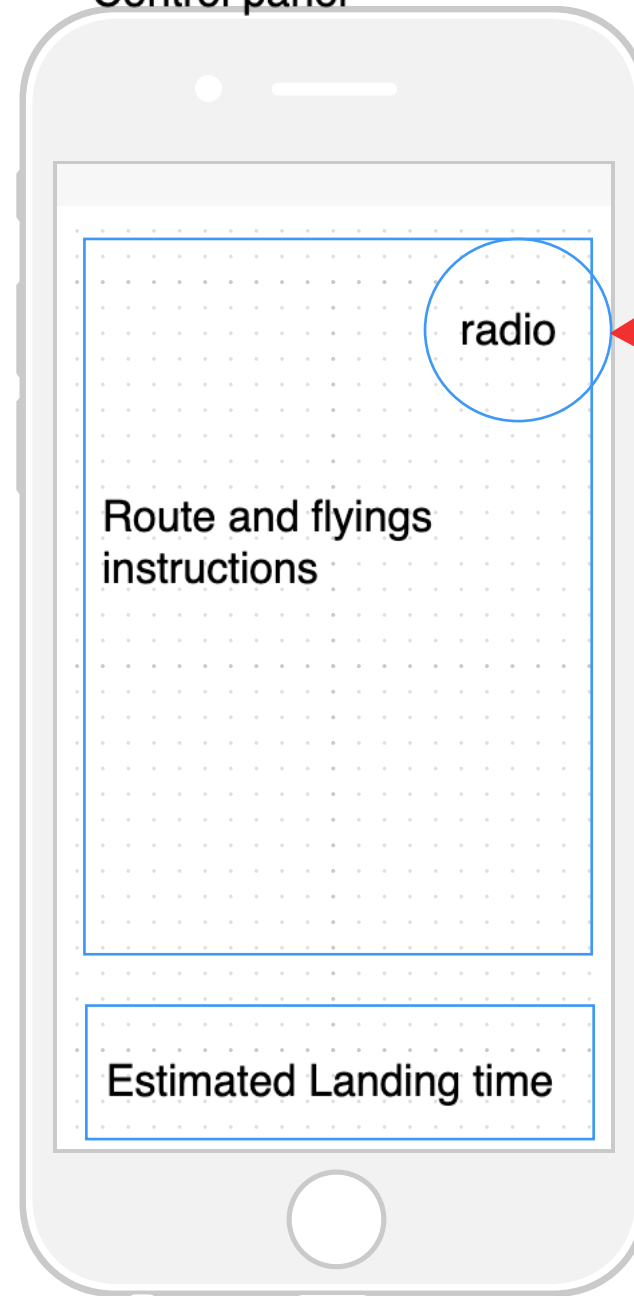

Result Page

NAV BAR

This will contain the route of the flight

KEYBOARD

Clicking this button will take the user to the control panel

TAB BAR

Control panel

NAV BAR

This will allow the pilot to contact the atc with their phones

KEYBOARD

TAB BAR

iPhone 5, 5c, 5s 640x1136

iPhone 6 750x1334

iPhone 6 Plus 1242x2208 must be downsampled (resized) to lower pixel resolution (1080x1920)