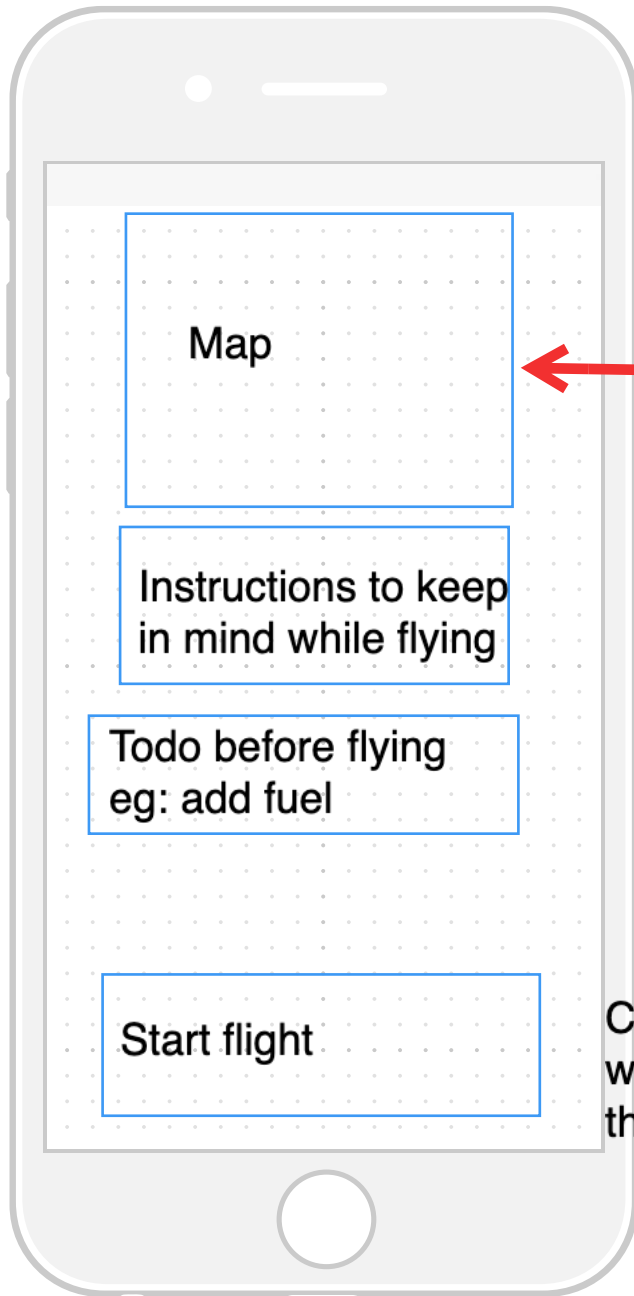

Result Page

NAV BAR

This will contain the route of the flight

KEYBOARD

Clicking this button will take the user to the control panel

TAB BAR

Control panel

NAV BAR

This will allow the pilot to contact the atc with their phones

KEYBOARD

TAB BAR

iPhone 5, 5c, 5s 640x1136

iPhone 6 750x1334

iPhone 6 Plus 1242x2208 must be downsampled (resized) to lower pixel resolution (1080x1920)